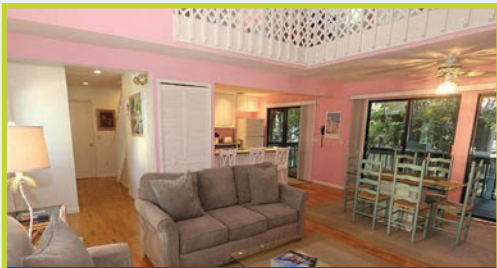

SUNSET CAPTIVA 08

Home

Sleeps 6

2 Bedrooms

2 Baths

Price Range - \$1,425 to \$2,735

SUNSET CAPTIVA 21

Home