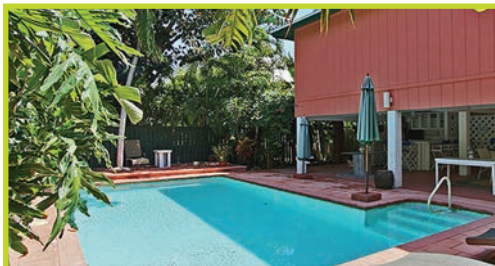

ORANGE BAY HOUSE

Home

Sleeps 6

3 Bedrooms

3 Baths

Price Range - \$3,785 to \$5,855

ALL'S GOOD

Home