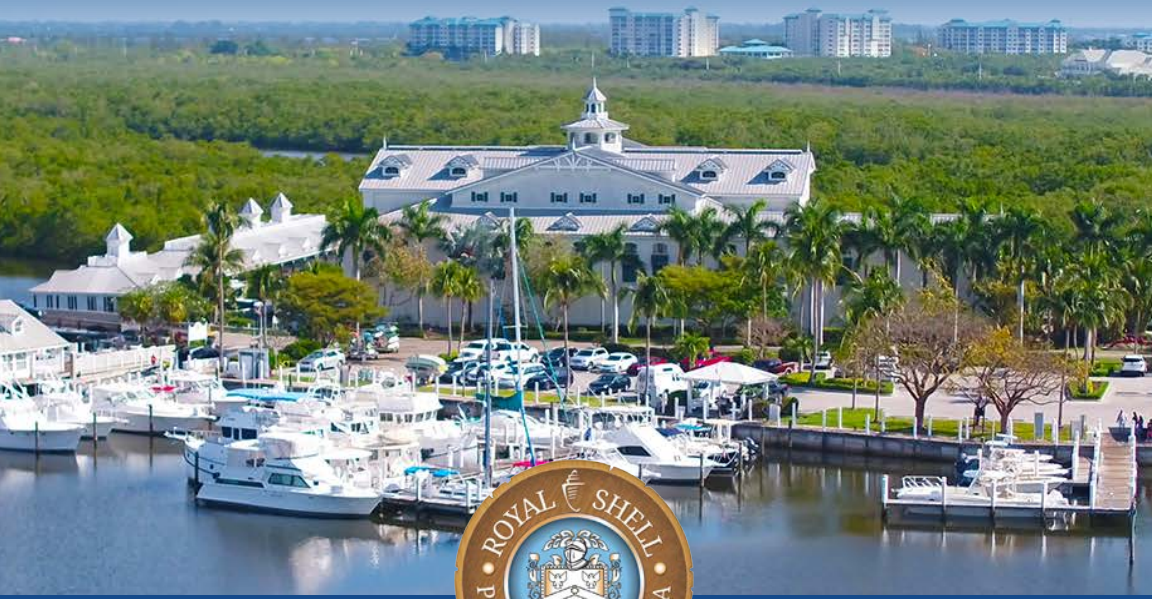

Great deals for our Guests! While enjoying your stay, be sure to take advantage of discounts for Royal Shell guests. Enjoy a day on the water with 30% off boat rentals at Royal Shell Port Sanibel Marina. And if your rental property is on Gulf-access water with a dock, they'll even deliver your rental boat. Visit Coastal Outfitters locations at Royal Shell Port Sanibel Marina and at Promenade at Bonita Bay, and take 15% off most items. Royal Shell guests are welcome to dine at Sundial Beach Resort & Spa's restaurants and receive 10% off food and nonalcoholic beverages. Explore Bonita Springs, visit DeRomo's Gourmet Market & Restaurant and enjoy all that deliciousness at 10% off.

SHOP ON SANIBEL

• SUNDIAL •
BEACH RESORT & SPA

PROMENADE
— at Bonita Bay —

GOURMET MARKET & RESTAURANT