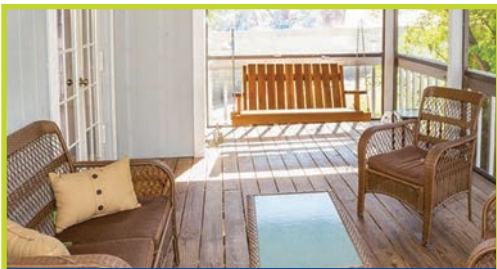

2 Baths

Price Range - \$1,965 to \$2,990

SUNSET CAPTIVA 30

Home

Sleeps 8

3 Bedrooms

2 Baths

Price Range - \$2,230 to \$3,205